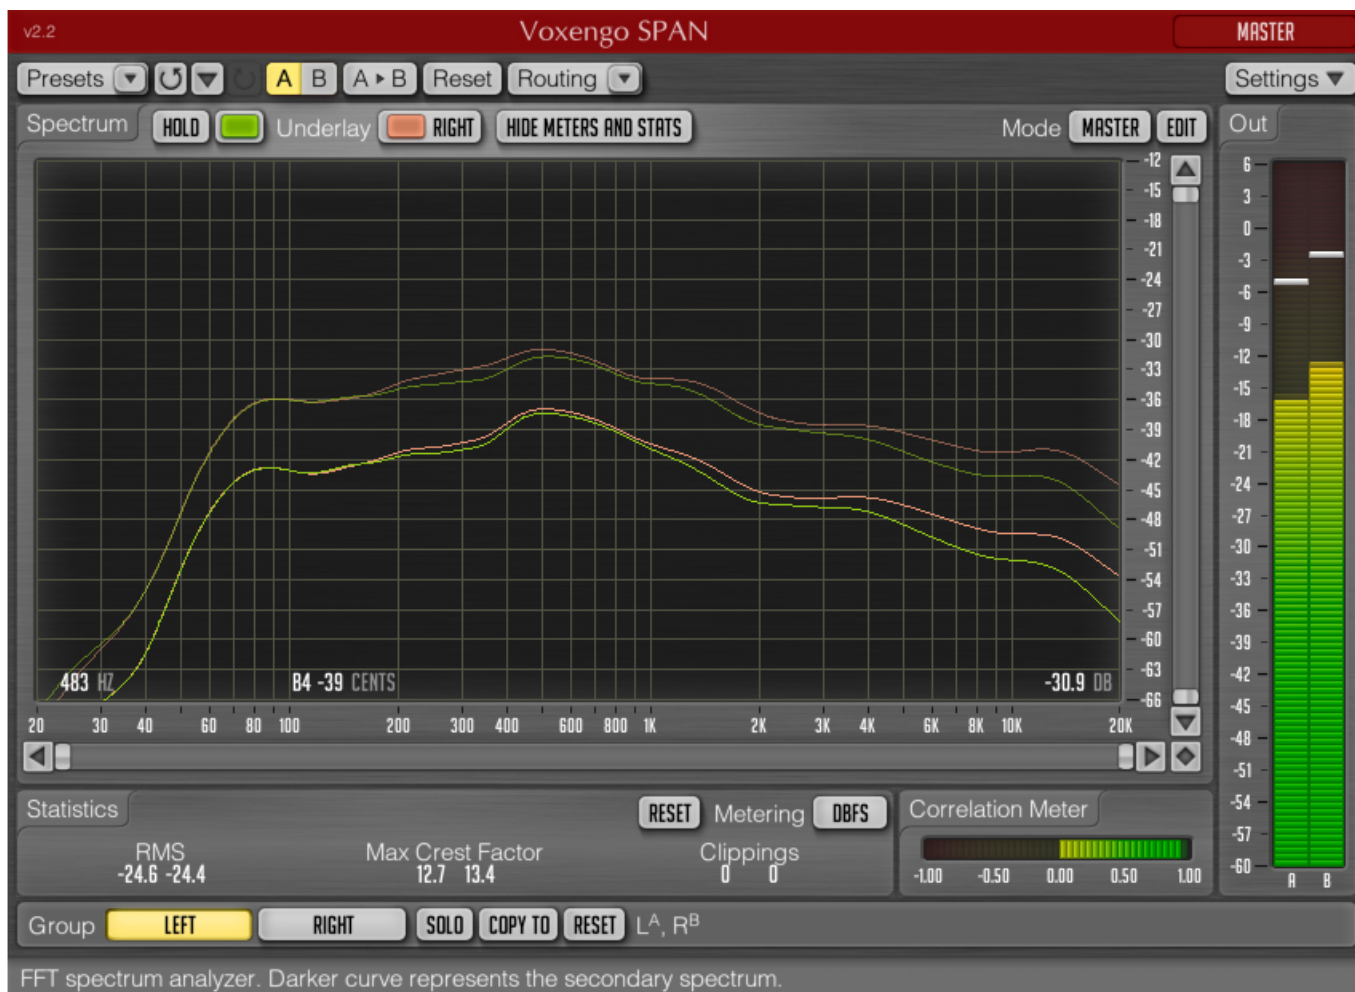

Download from
Dreamstime.com

This watermarked comp image is for previewing purposes only.

ID 35103813

© Yulia Gapeenko | Dreamstime.com

[Voxengo CurveEQ V3.8 Incl Keygen \(WIN OSX\)-R2R](#)

FFT spectrum analyzer. Darker curve represents the secondary spectrum.

[Voxengo CurveEQ V3.8 Incl Keygen \(WIN OSX\)-R2R](#)

Download from
Dreamstime.com

This watermarked comp image is for previewing purposes only.

ID 35103813

© Yulia Gapeenko | Dreamstime.com

f8738bf902